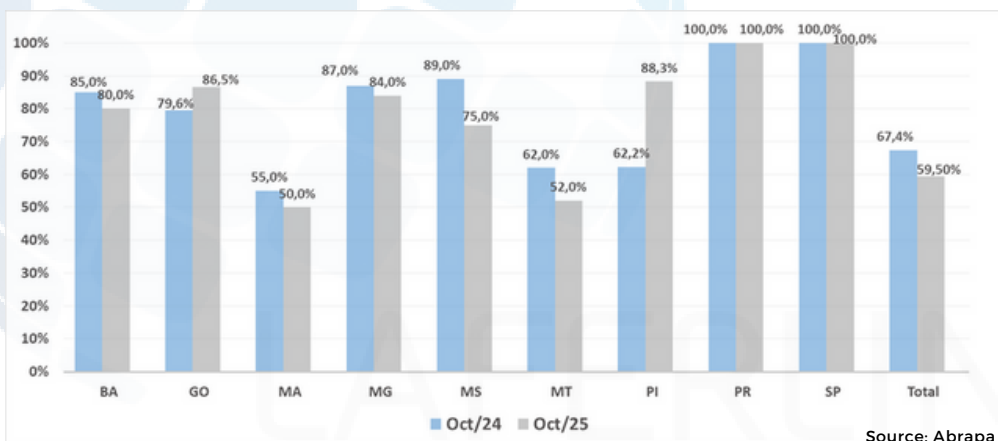

WEEKLY REPORT - 21/OCTOBER/25

Comparative Export by crop - Brazil

Comparative Ginning by crop - Brazil

Brazilian Cotton Export Destinations - Aug/25 to Sep/25